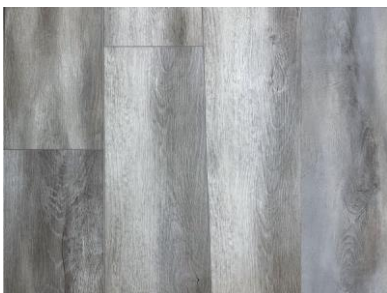

NOBLE

DOMINION

MONARCH

Allusion Ultimate– SPC Planks

Size	7" x 60"	Thickness	8.5mm	Residential Warranty	Lifetime
SF/Box	14.82	Weight/Box	40 lbs	Boxes/Pallet	60
SF/Pallet	889.20	Edge	Beveled	Aluminum Oxide	Yes
Finish Type	Polyurethane	UV Cured	Yes	Locking System	Licensed

CROWN

VITALITY

STATELY

WONDROUS

PRIMO

Allusion Ultimate– XL SPC Planks

Size	9" x 72"	Thickness	8.5mm	Residential Warranty	25 Year
SF/Box	18.12	Weight/Box	48 lbs	Boxes/Pallet	56
SF/Pallet	1,014.72	Edge	Beveled	Aluminum Oxide	Yes
Finish Type	Polyurethane	UV Cured	Yes	Locking System	Licensed